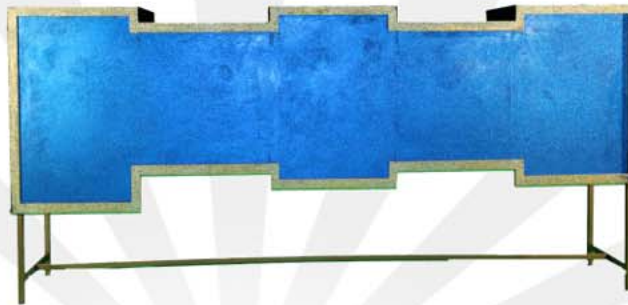

MERESTONE[®]

PODIUMS/HIGHBOYS

BLACK BASE WITH BRUSHED ALUMINUM, ROUNDED EDGE

7. Tailfin Podium

WHITE TOP

BLACK SHEEN OR SATIN

BRUSHED ALUMINUM

8. Modern Silver Podium

15. Metal Grid w/ White Fabric

16. Truss Pedestal Podium/Highboy

17. Illuminate Highboys/Branding Available

18. Glass Top Highboy/Branding Available

MERESTONE[®]

PODIUMS/HIGHBOYS

19. Drink Rails/Branding Available